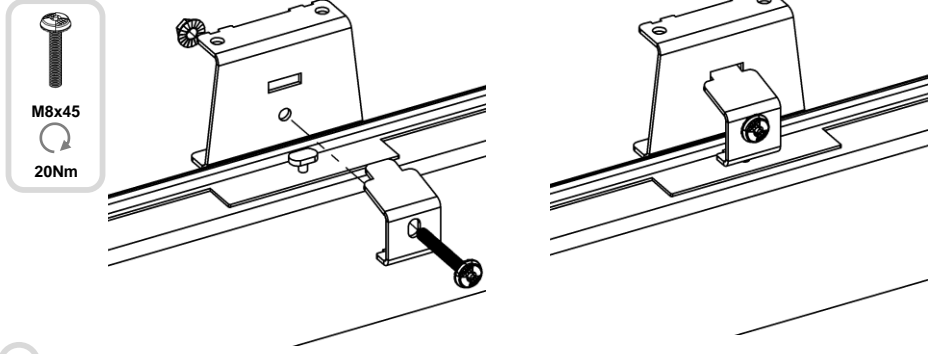

MODUL-SYSTEM RR680137000

Roof bar kit Daily 14-, 3 bars

1

2

3