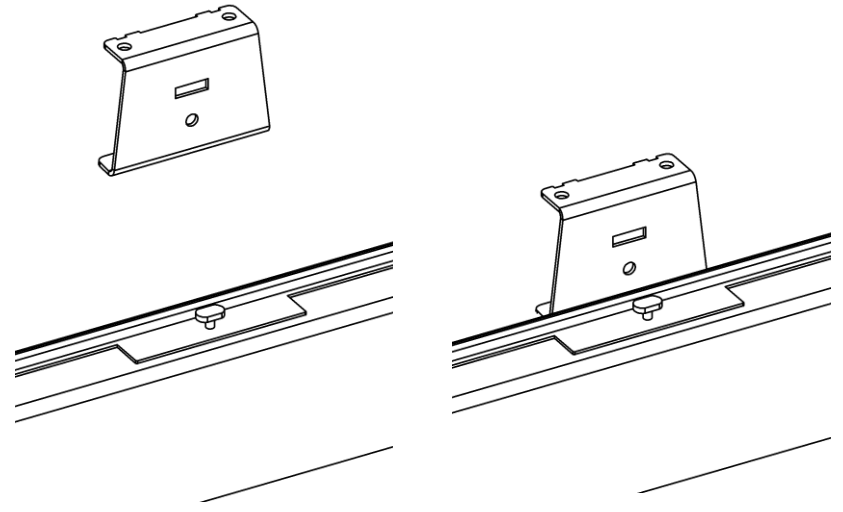

MODUL-SYSTEM RR680137000

Roof bar kit Daily 14-, 3 bars

1

2

3