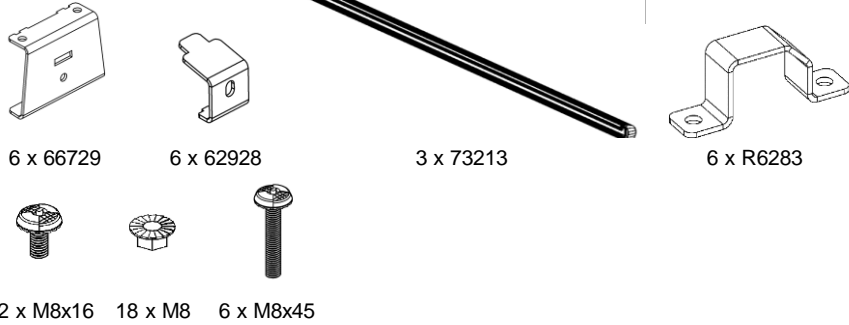

MODUL-SYSTEM RR680137000

Roof bar kit Daily 14-, 3 bars

1

2

3